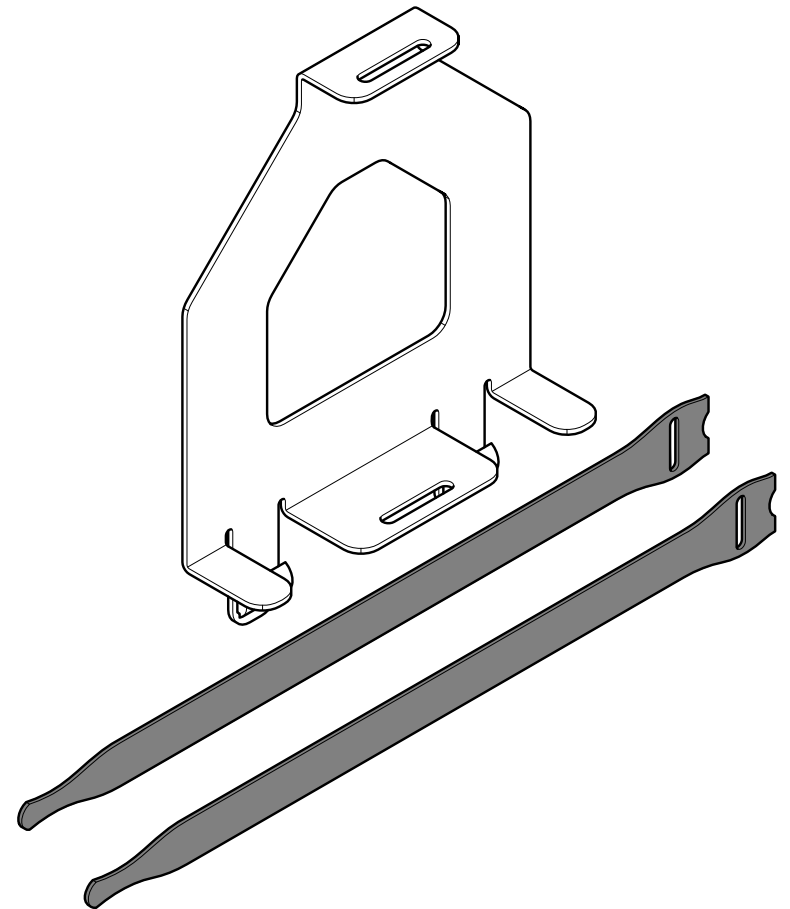

Installation Guide

SPDS2115

Universal mount for media player

! CAUTION

This product must be installed by a professional installer. It is recommended that more than one person are involved in the installation of this product.

This product is intended for indoor use only.

If these installation instructions are not followed precisely, it could lead to product failure and potential personal injury.

Ergonomic Solutions cannot be held responsible for any failure or injury, if the installation instructions are not followed correctly.

Box content

1 Mount nut on rail

2 Place media player on bracket

Use the velcro straps to secure the media player