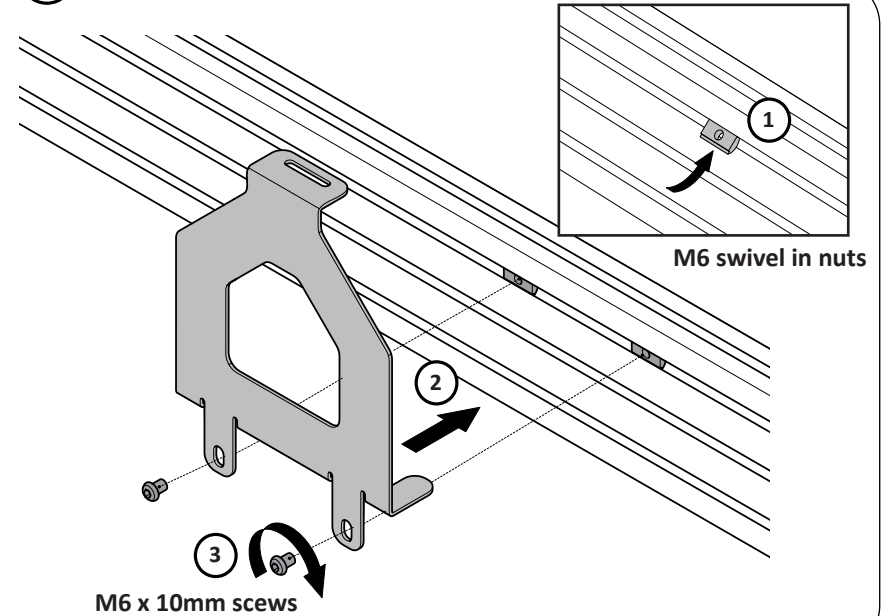

This product is intended for indoor use only.

If these installation instructions are not followed precisely, it could lead to product failure and potential personal injury.

Ergonomic Solutions cannot be held responsible for any failure or injury, if the installation instructions are not followed correctly.

Box content

1 Mount nut on rail

2 Place media player on bracket

Use the velcro straps to secure the media player