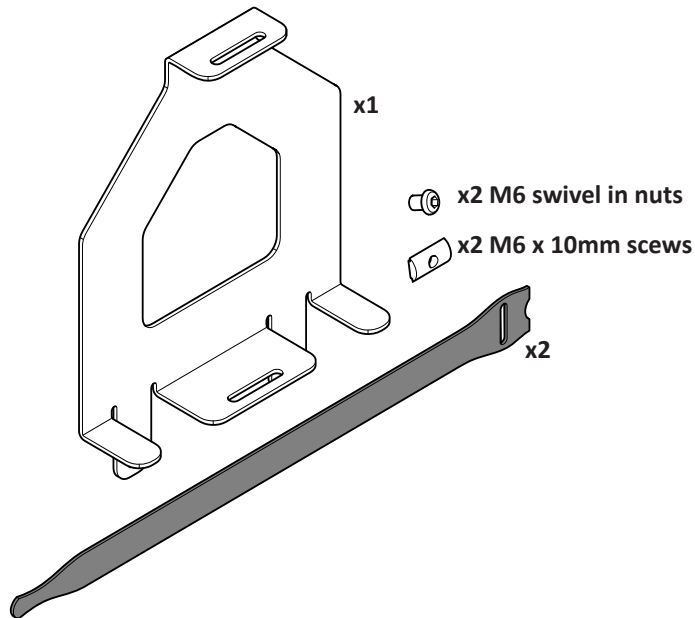

Installation Guide

SPDS2115

Universal mount for media player

! CAUTION

This product must be installed by a professional installer. It is recommended that more than one person are involved in the installation of this product.

Box content

1 Mount nut on rail

2 Place media player on bracket

Use the velcro straps to secure the media player